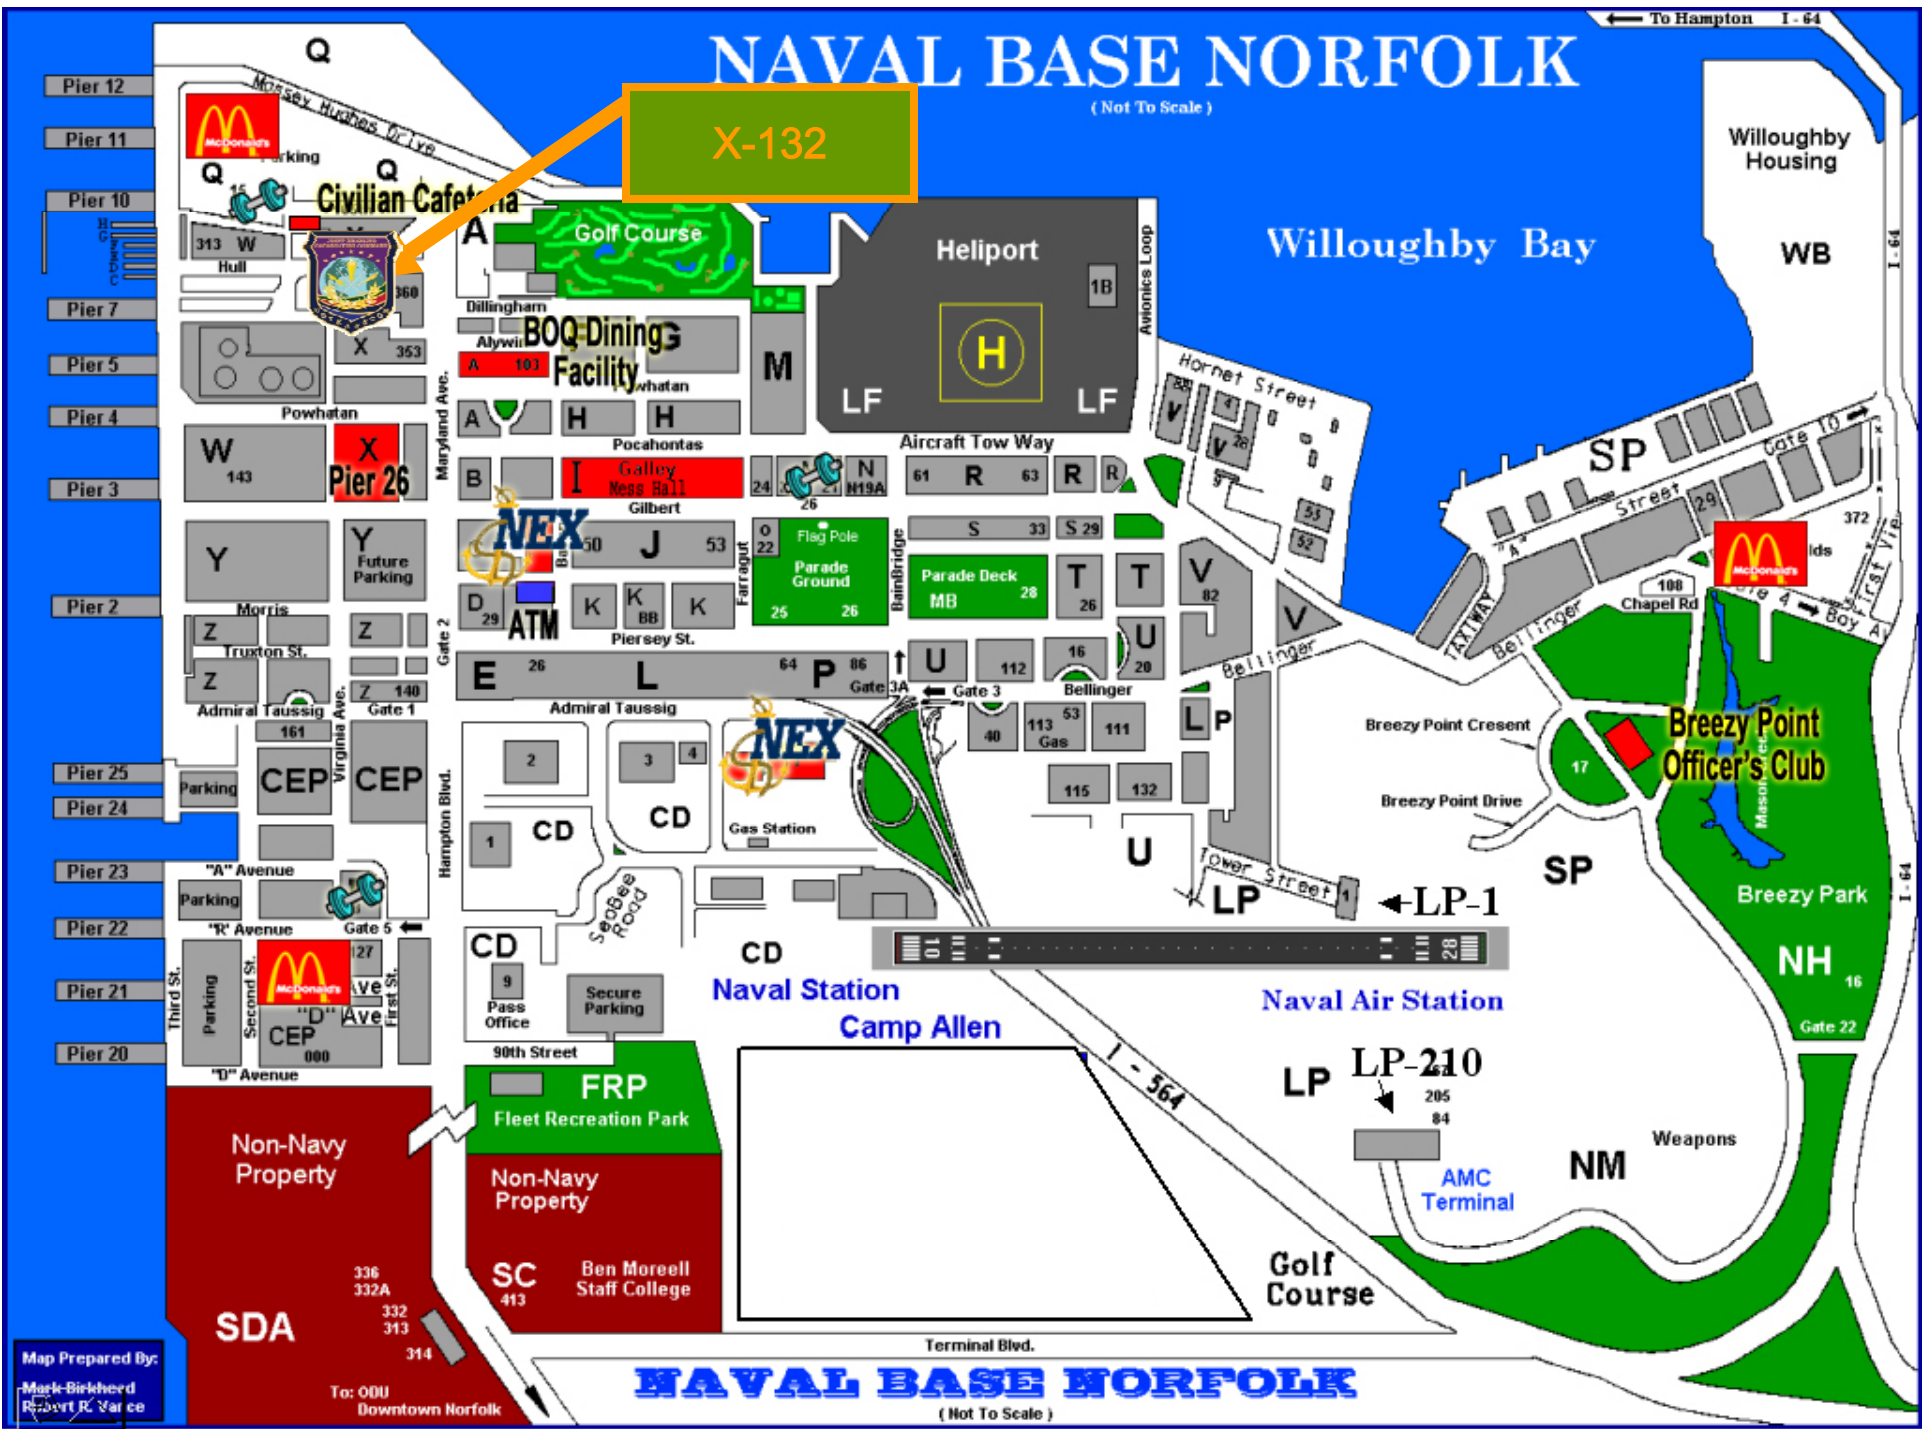

NAVAL BASE NORFOLK

(Not To Scale)

← To Hampton I-64

X-132

Map Prepared By:
Mark Birkhead
Robert R. Varice

To: ODU
Downtown Norfolk

NAVAL BASE NORFOLK

(Not To Scale)